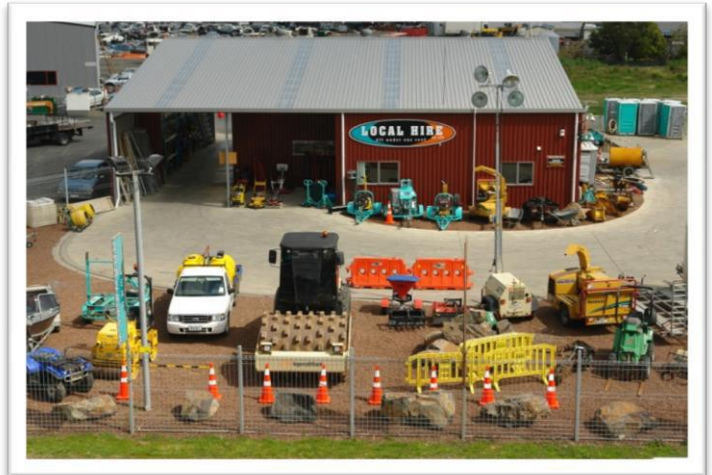

HIRE COMPANY FOR SALE

First time on the market, LOCAL HIRE is offered exclusively to HIANZ members first.

Opened in 2006, Local Hire services the Thames, Coromandel Peninsula, Hauraki Plains and beyond. Local Hire is the only Hire Centre on the Peninsula open 7 full days a week.

Local Hire is the largest Hire Centre in the region and is situated on a busy main road with excellent yard space & road frontage, full security fencing & CCTV setup.

Purpose built with drive through building and yard, large show room and mezzanine floor for extra storage. There is also a workshop, reception area, lounge and offices.

Local Hire has a large customer base and a long term lease. All equipment was purchased brand new and ranges from weed eaters to trucks, rollers and diggers.

Interested persons may contact:

Gary & Jill Smith
(027) 4086374